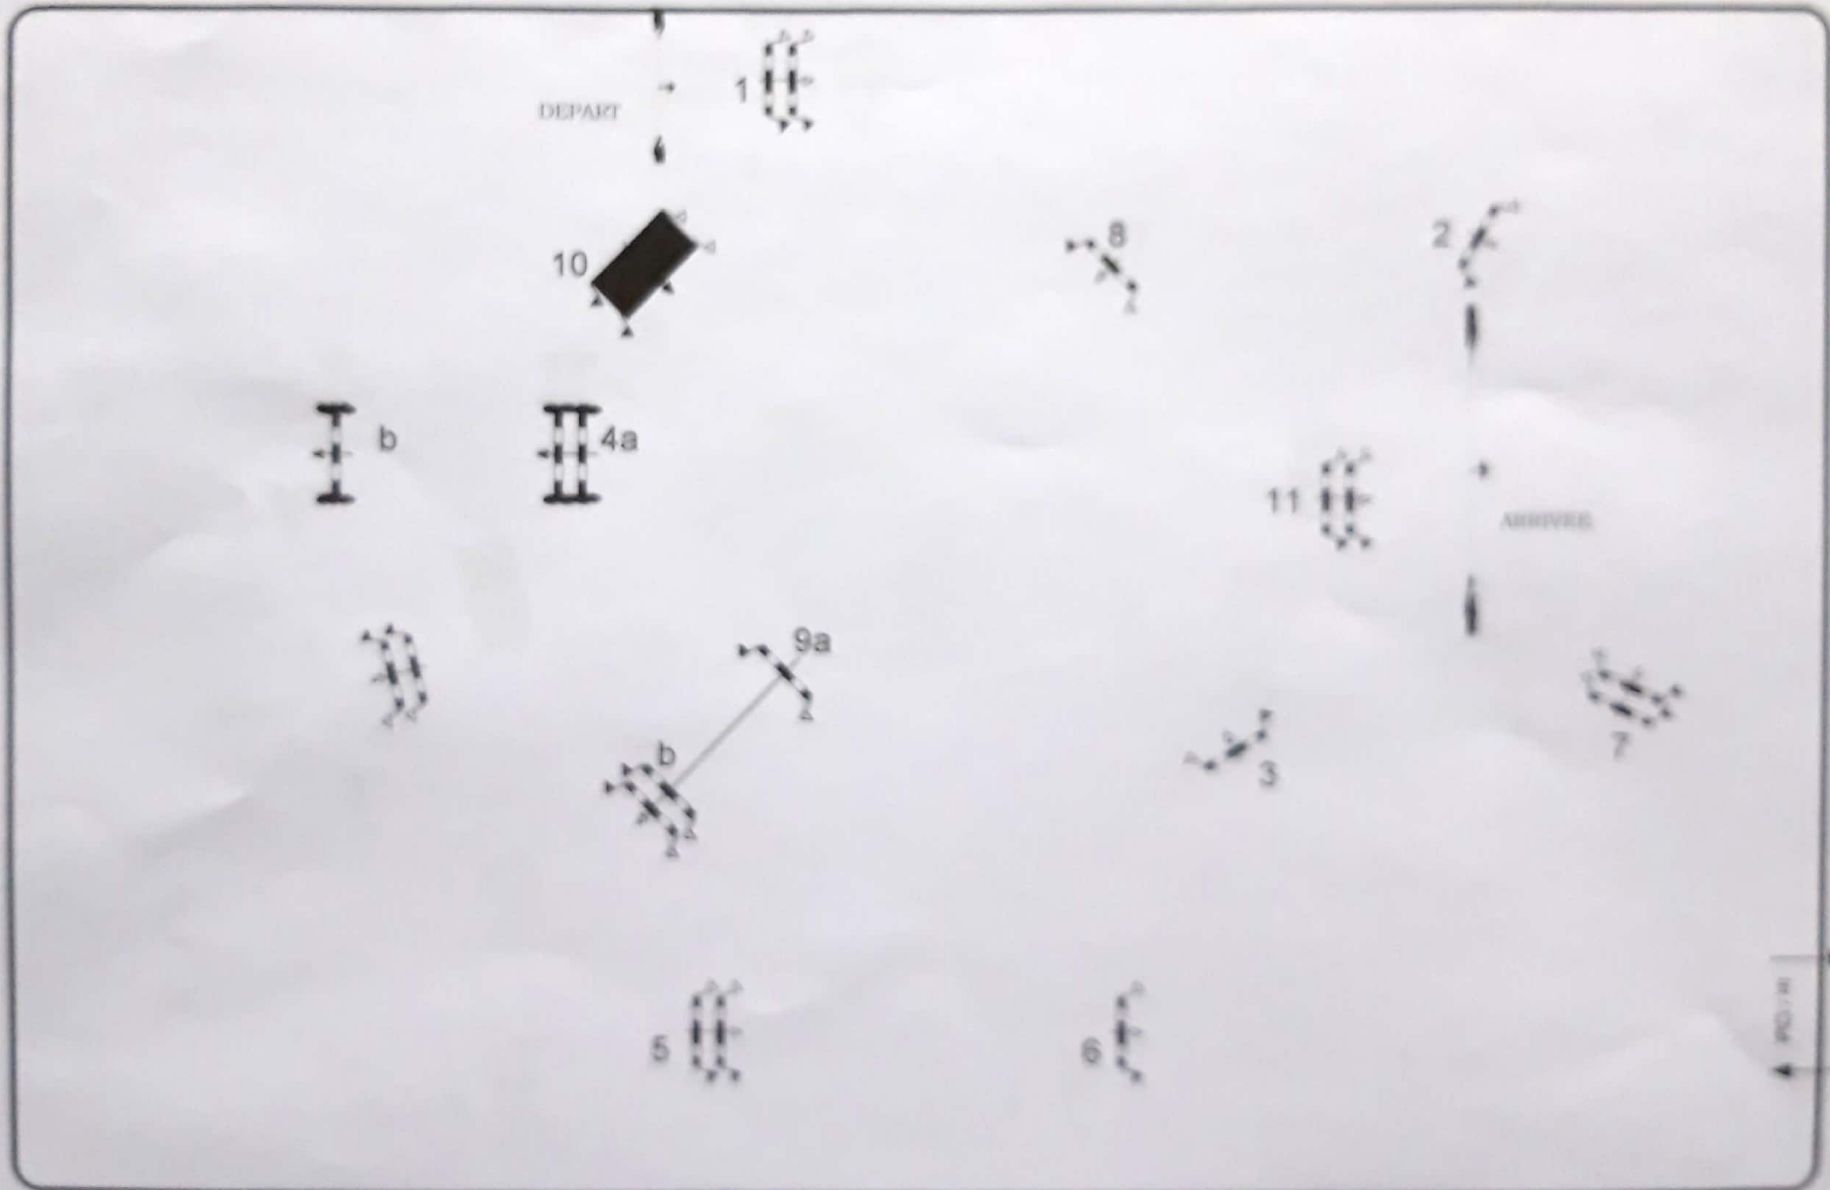

mardi 14 juillet 2020

Start: 15.30

Table: A
National PD:
FEZ PD / Art.
Height: 1,20/ 1,35 m

Speed: 350 m/min
Length: 510 m
Time allowed: 88 sec
Time limit: 176 sec

Obstacle: 11
SBarre: 13
Penalty sec:
Closed combination: