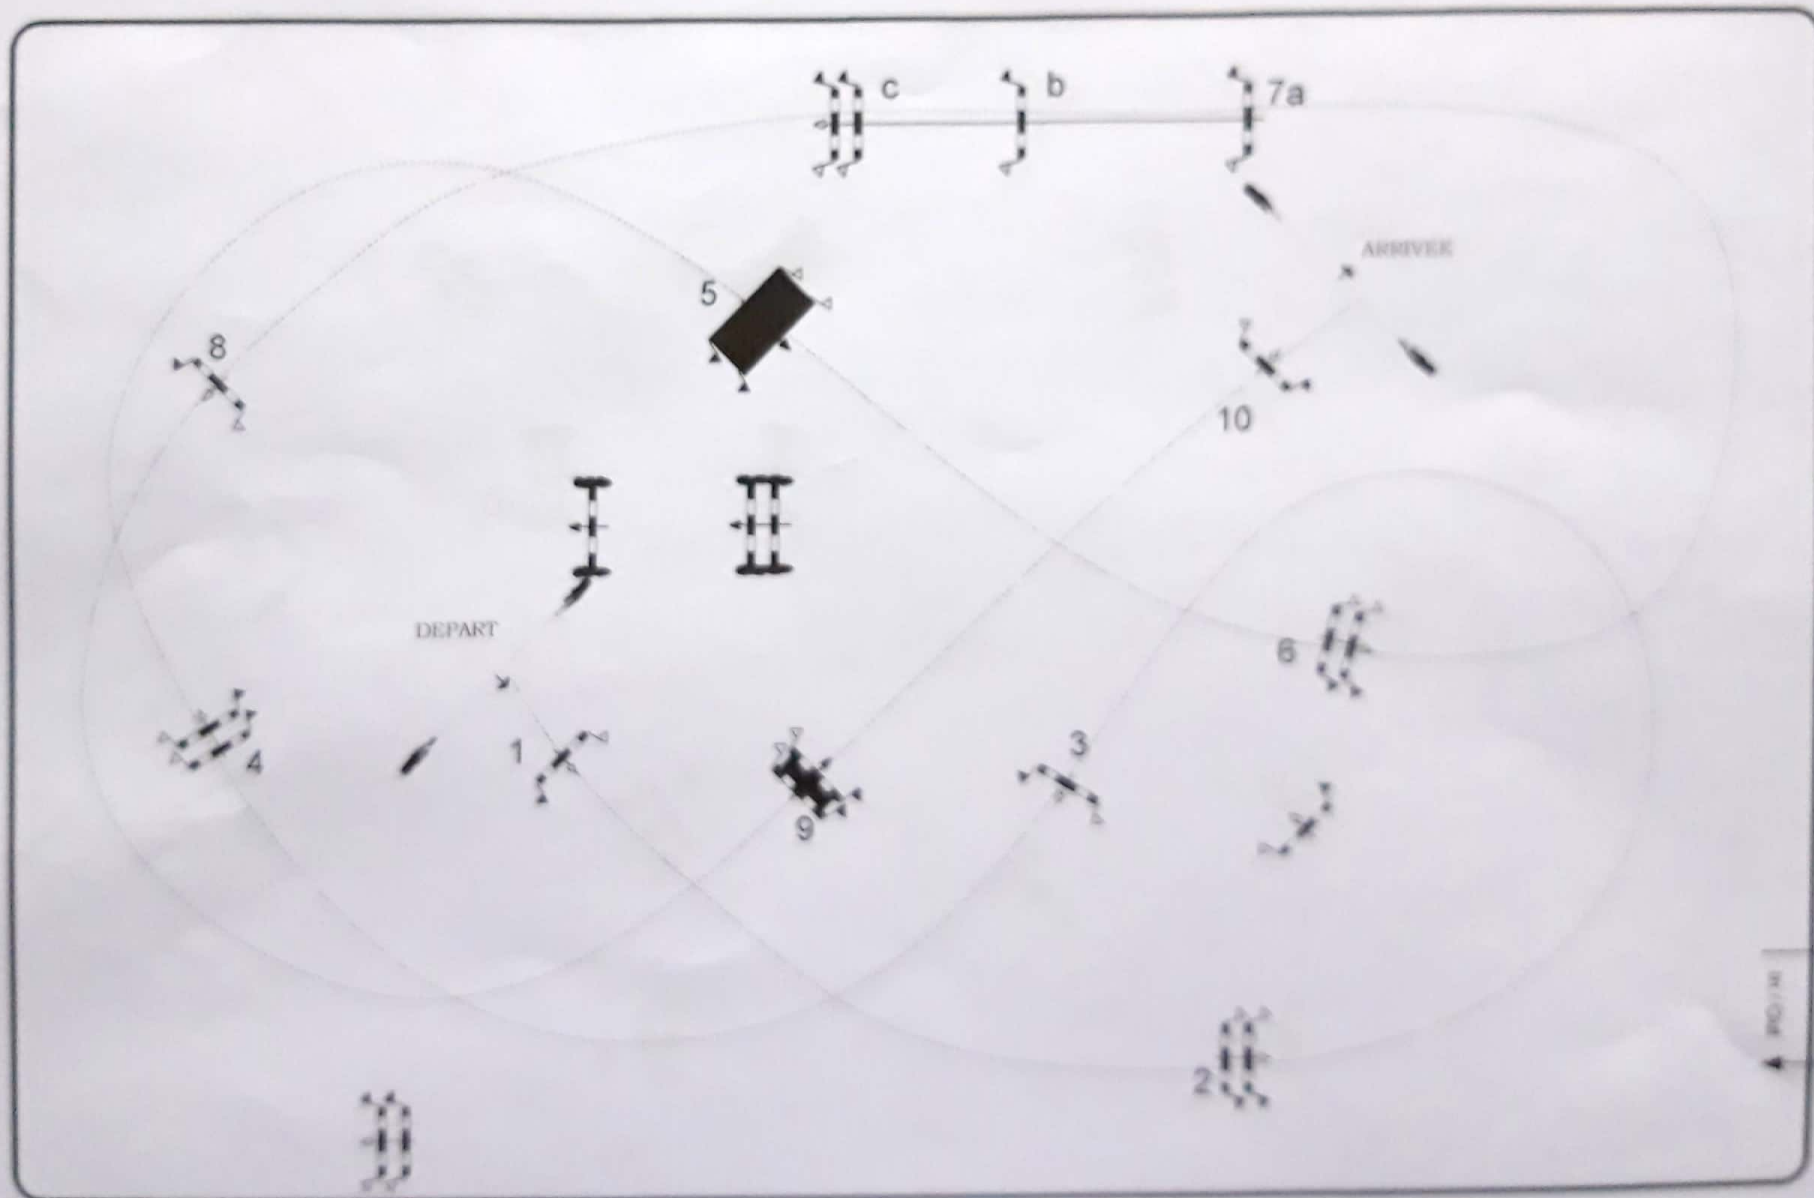

OZOIR SHF JUILLET 2020

Class No.: 13/15/15 FORMATION 2 et 5 ANS QUALIP

BAR A SANS CHRONO

mercredi 15 juillet 2020

Start: 11:30

Table: A
National RG:
FEI RG / Art.
Height: 1,10/1,25 m

Speed: 300 m/min
Length: 500 m
Time allowed: 95 sec
Time limit: 190 sec

Obstacles: 10
Efforts: 12
Penalty: sec
Closed combinations: