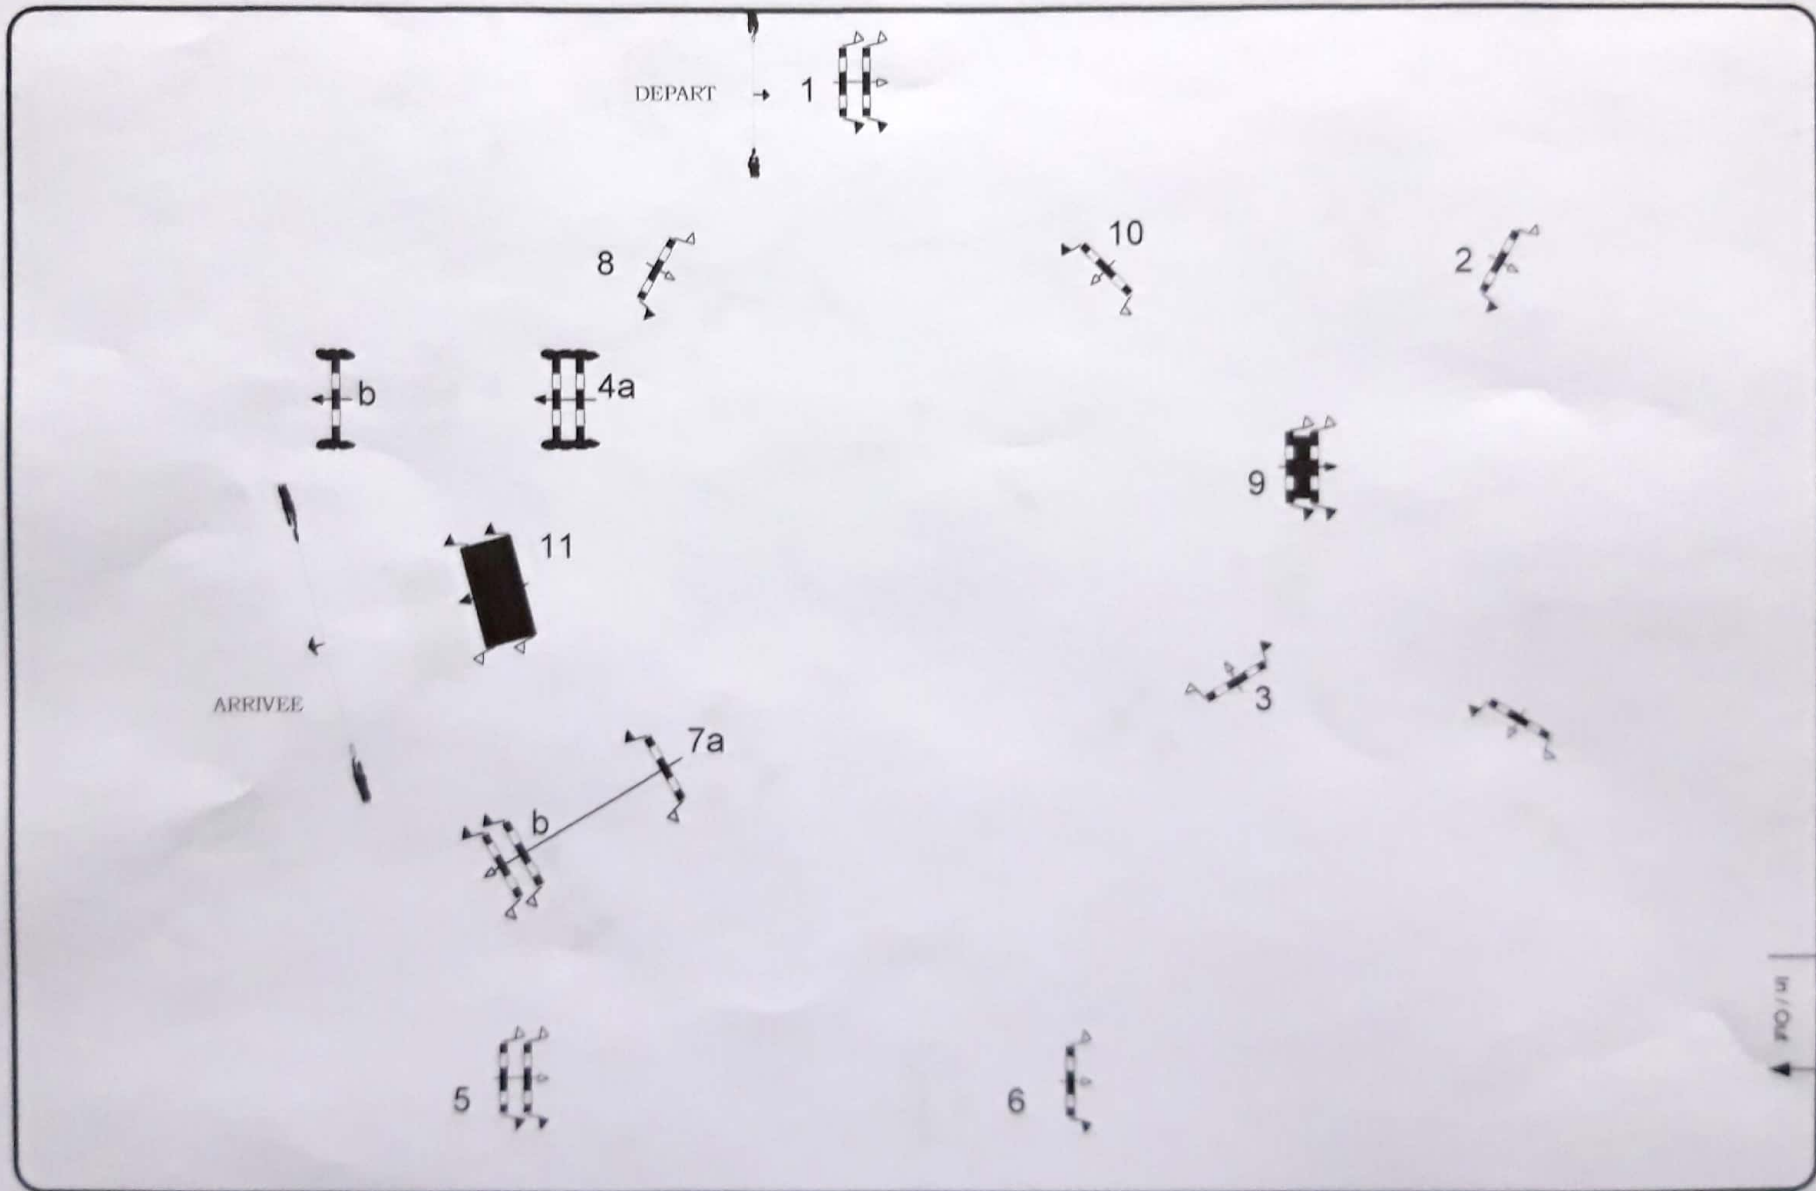

OZOIR SHF JUILLET 2020

Class No.: 5/6/7

FORMATION 2 et 5 ANS QUALIF

BAR A SANS CHRONO

mardi 14 juillet 2020

Start: 11:30

Table: A
National RG:
FEI RG / Art.
Height: 1,10/ 1,25 m

Speed: 350 m/min
Length: 580 m
Time allowed: 100 sec
Time limit: 200 sec

Obstacles: 11
Efforts: 13
Penalty sec:
Closed combination: