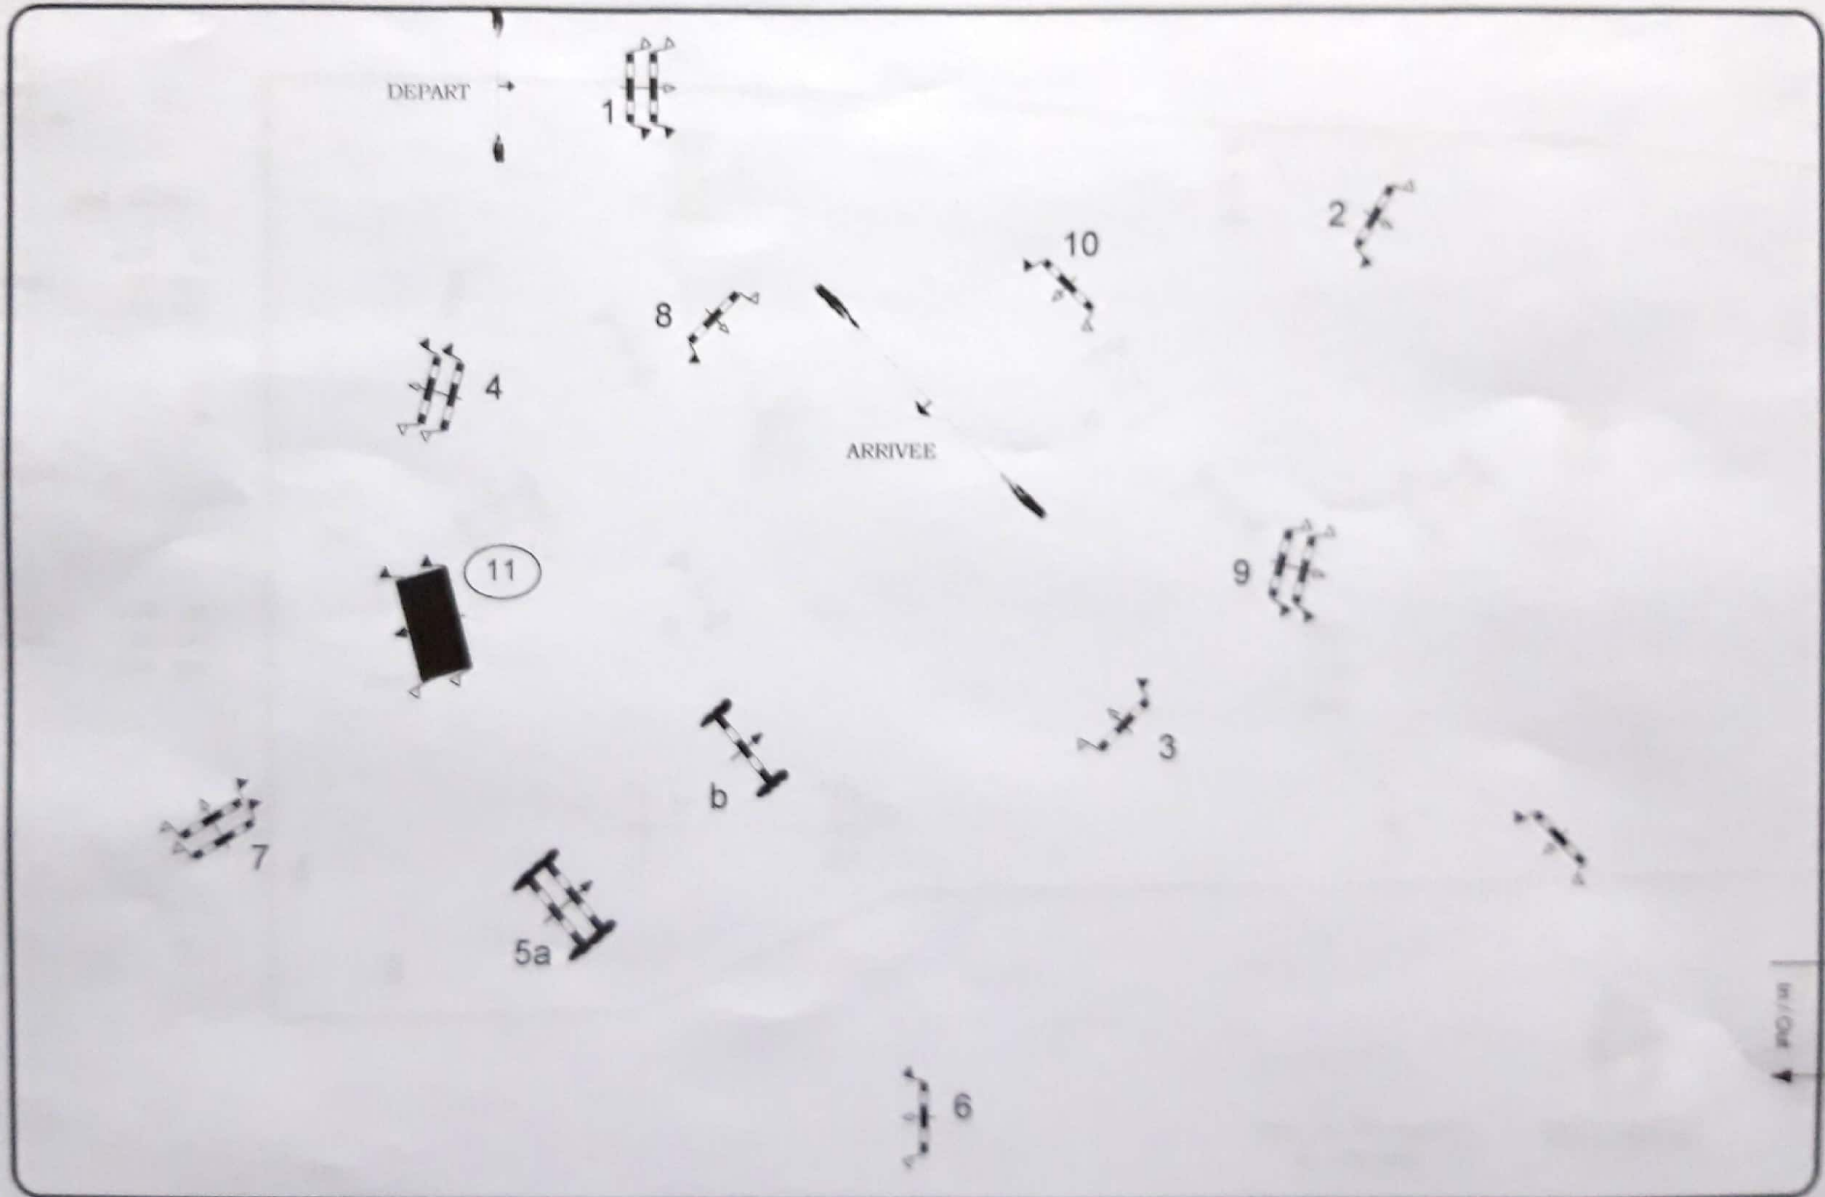

Speed: 325 m/min
Length: 580 m
Time allowed: 108 sec
Time limit: 216 sec

Obstacles: 10
Efforts: 11
Penalty sec:
Closed combination:

Domaine de Lipica

Class No.: FORMATION 1

BAR A SANS CHRONO

lundi 13 juillet 2020