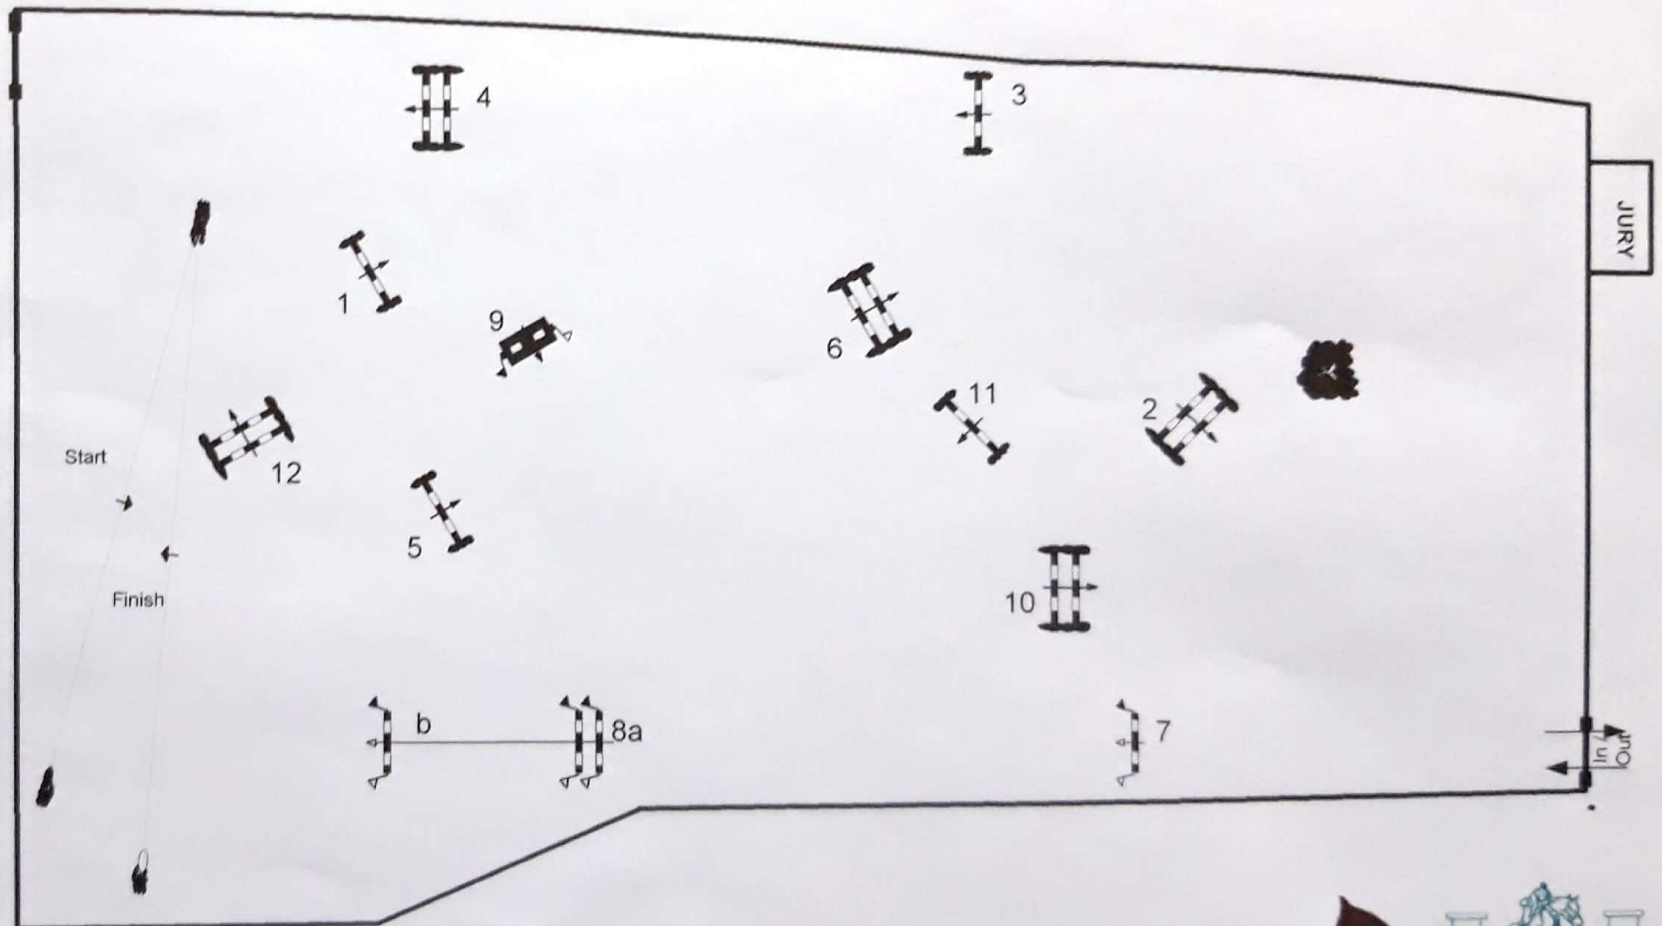

Start: 9:00

Table: A
National RG:
FEI RG / Art.
Height: 1,00 m

Speed: 350 m/min

Length: 430 m
Time allowed: 74 sec
Time limit: 148 sec

Obstacles: 8
Efforts: 9
Penalty sec
Closed combination:

:
5 A 12
Length: 430 m
Time allowed: 74 sec
Time limit: 148 sec

Speed: 350 m/min
Length: 590 m
Time allowed: 102 sec
Time limit: 204 sec

Obstacles: 12
Efforts: 15
Penalty sec:
Closed combination: