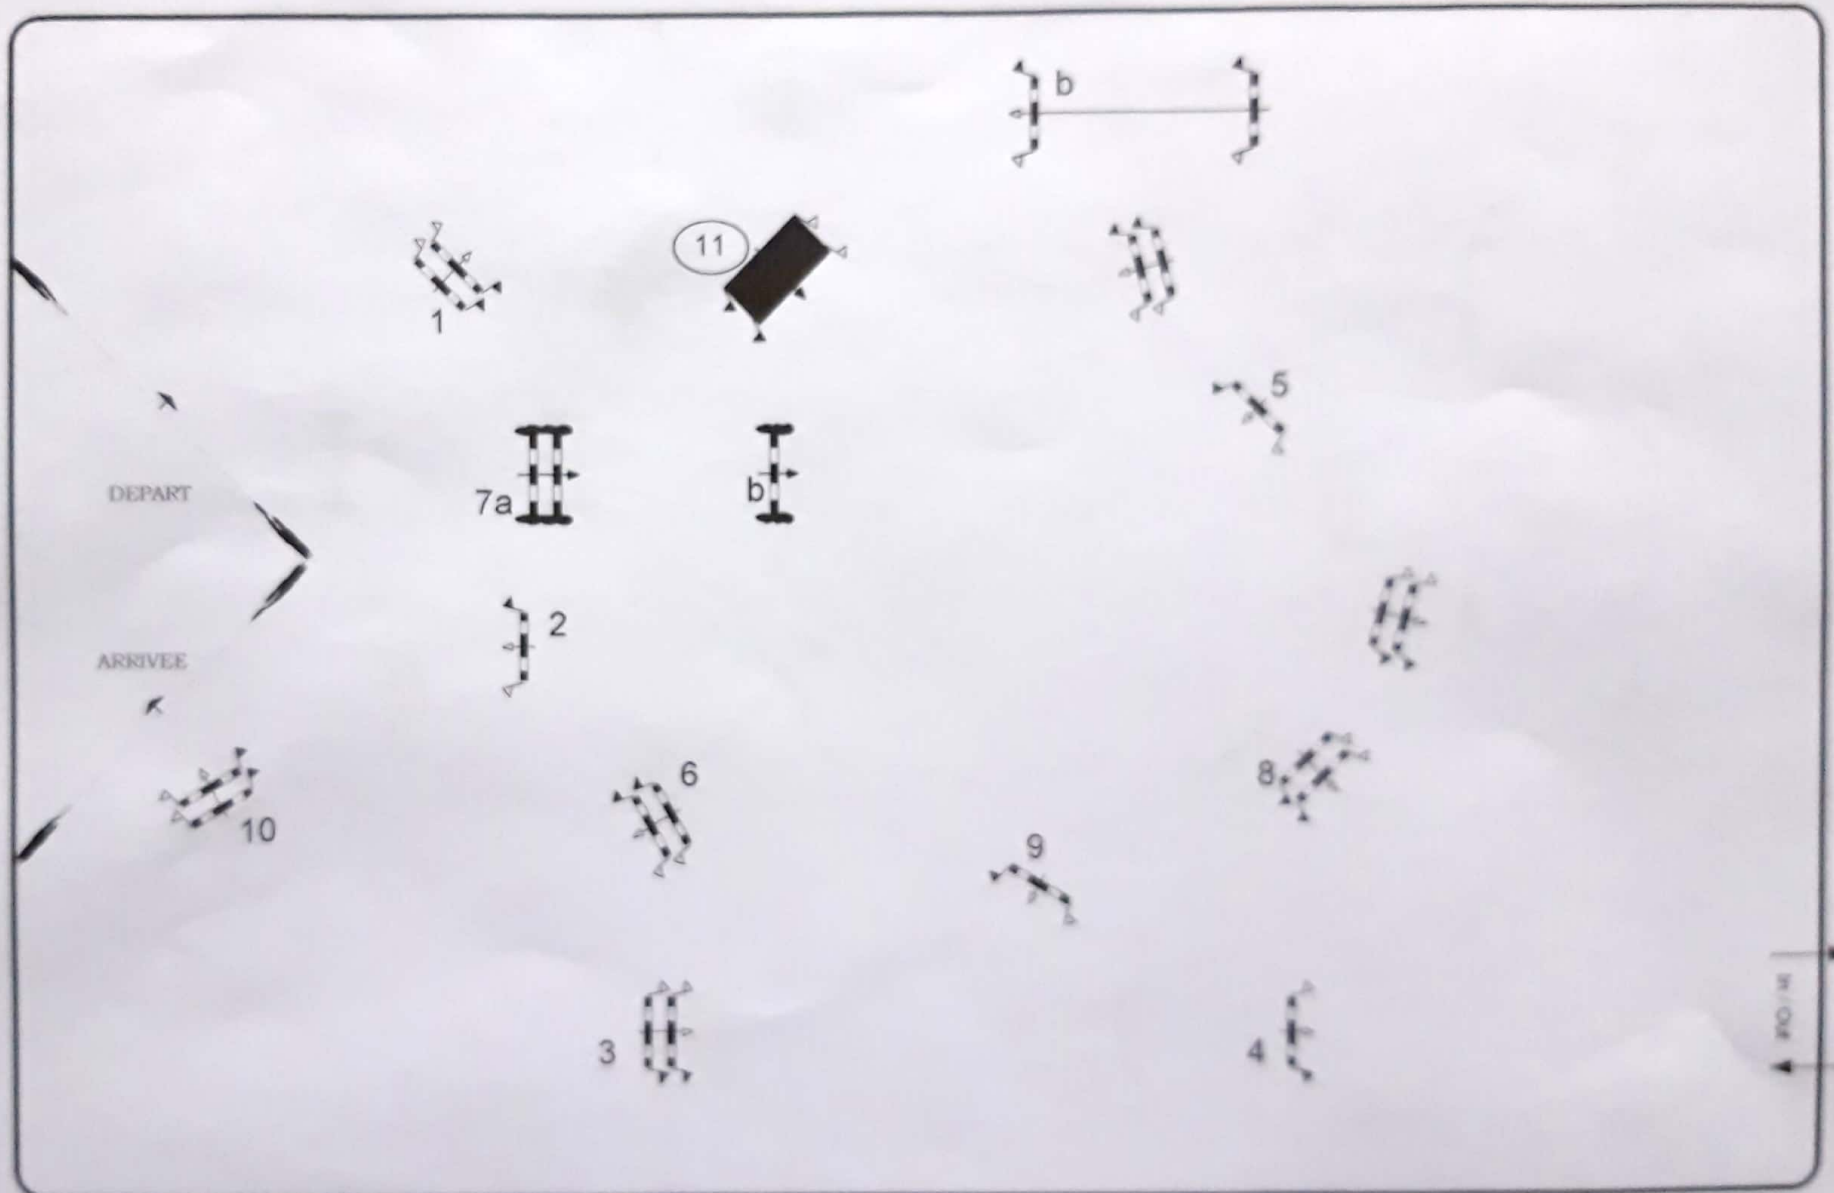

OZOIR SHF JUILLET 2020

Class No.: 11/12 4 ANS QUALIF

BAR A SANS CHRONO

mercredi 15 juillet 2020

Start: 8:30

Table: A
National RG:
FEI RG / Art.
Height: 1,05 m

Speed: 325 m/min
Length: 570 m
Time allowed: 105 sec
Time limit: 212 sec

Obstacles: 10
Efforts: 11
Penalty sec:
Closed combination: